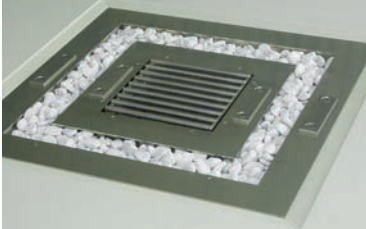

CONCRETED BY

BETOM
DESIGN

BETOM
DESIGN

BETOM indoor

BETOM outdoor
tables · benches · outdoor bar/kitchen · flower pots

duqasch®
concrete culture

serving dish

ice bucket

grill

bio-heater

lounge table

side table

modular accessories

flowerpots

3D slabs · tiles ultra thin · decorative wall fashion · flowerpots

projects made to measure: bathroom – kitchen – specials