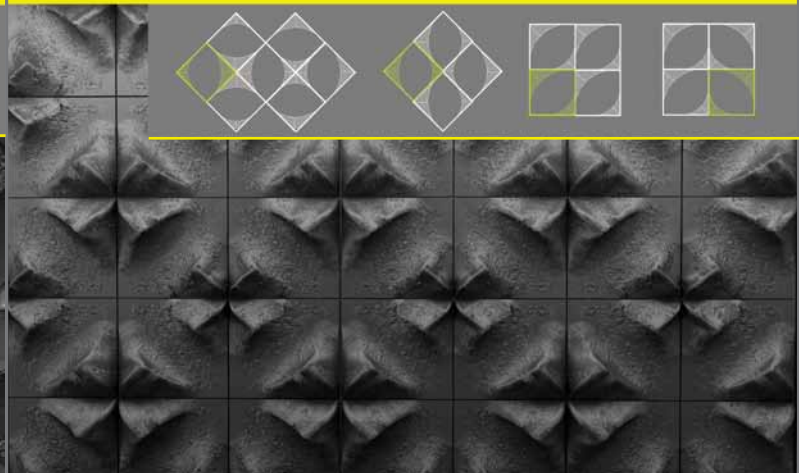

*Available colours: white, natural grey and charcoal.*

*TZARA*

*QUINTA*

RIVALL

*The shape of the tile resembles boomerang. Ratios of sides and angles are designed in a way that allows composing the tiles in a linear, organic or corrugated forms.*

TZARA

*It is the tile in a rhombus shape that allows spatial designing in any way. 3D tiles make it possible to create linear and organic forms, as well as to interpenetrate each other. The only thing that limits those possibilities is imagination.*

QUINTA

*Square-shaped tile, as with the other tiles, allows spatial designing in any way, and the profile of its surface enables it to be arranged in a variety of ways.*

Slab

*A 1100 by 400 millimeters architectural concrete slab (other sizes available on order). Thanks to its untypical dimensions, the slab is 30% lighter than the typical ones of 1200 by 1600 millimeters, which makes it easier and faster to set up.*