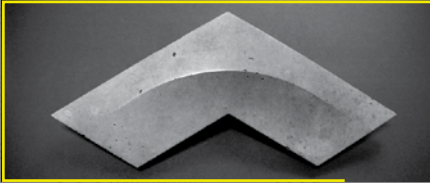

*Available colours: white, natural grey and charcoal.*

*TZARA*

*QUINTA*

RIVALL

*The shape of the tile resembles boomerang. Ratios of sides and angles are designed in a way that allows composing the tiles in a linear, organic or corrugated forms.*

TZARA

*It is the tile in a rhombus shape that allows spatial designing in any way. 3D tiles make it possible to create linear and organic forms, as well as to interpenetrate each other. The only thing that limits those possibilities is imagination.*

QUINTA

*Square-shaped tile, as with the other tiles, allows spatial designing in any way, and the profile of its surface enables it to be arranged in a variety of ways.*

Slab

*A 1100 by 400 millimeters architectural concrete slab (other sizes available on order). Thanks to its untypical dimensions, the slab is 30% lighter than the typical ones of 1200 by 1600 millimeters, which makes it easier and faster to set up.*